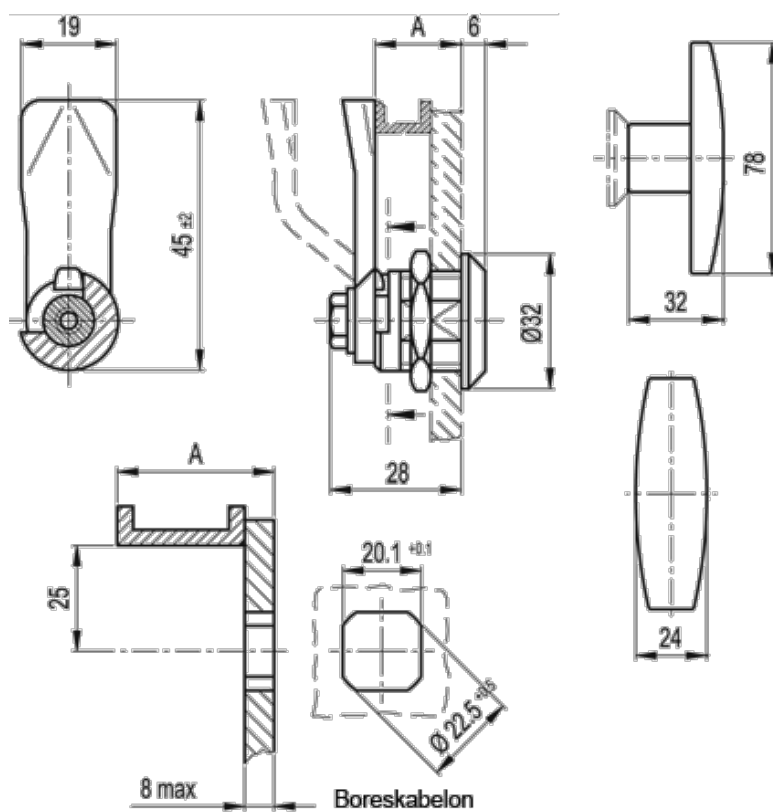

Data Sheet

Article number: 20725012

Description: E+G Lock
GN 115-ST-13

Measures

A = 13